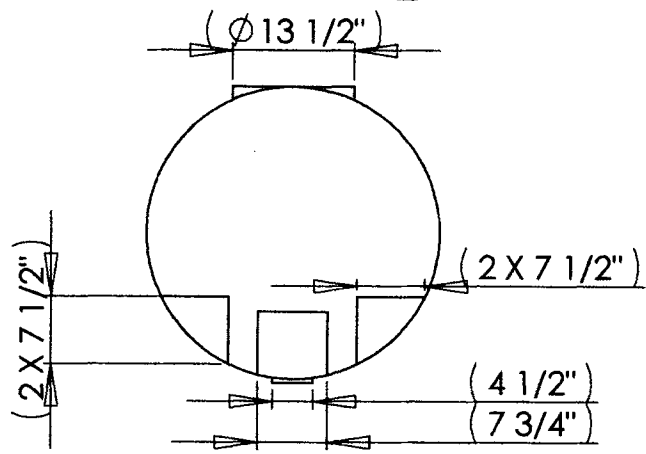

THIS DRAWING MAY NOT BE USED FOR ANY PURPOSE OTHER THAN BY THE OWNER. THE DRAWING & DESIGN ARE PROPERTY OF ROTONICS MANUFACTURING, INC. ALL DIMENSIONS SHOWN ARE OUTSIDE PART DIMENSIONS IN INCHES, AND MAY VARY DUE TO MATERIAL SHRINKAGE. SPECIFICATIONS ARE SUBJECT TO CHANGE WITHOUT NOTICE. GALLONS AND WEIGHTS ARE APPROXIMATE ONLY.

RMI-I
 716 No. 11th Avenue
 Caldwell, ID 83605
 Phone: (208) 454-9271
 Fax: (208) 454-3089

ROTONICS MFG. INC.				
#6446		150 GAL. LOW PROFILE HORIZONTAL SADDLE TANKS		
DRAWN BY: HUTHMACHER	DESIGN BY:	DATE : 8/6/03	SCALE : 1 = 20	DWG. NO.