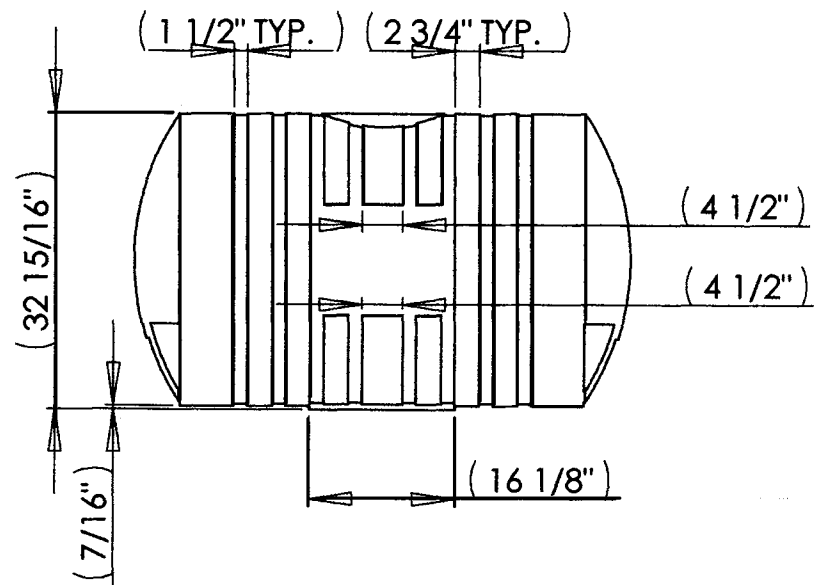

THIS DRAWING MAY NOT BE USED FOR ANY PURPOSE OTHER THAN BY THE OWNER. THE DRAWING & DESIGN ARE PROPERTY OF ROTONICS MANUFACTURING, INC. ALL DIMENSIONS SHOWN ARE OUTSIDE PART DIMENSIONS IN INCHES, AND MAY VARY DUE TO MATERIAL SHRINKAGE. SPECIFICATIONS ARE SUBJECT TO CHANGE WITHOUT NOTICE. GALLONS AND WEIGHTS ARE APPROXIMATE ONLY.

RMI-I
 716 No. 11th Avenue
 Caldwell, ID 83605
 Phone: (208) 454-9271
 Fax: (208) 454-3089

ROTONICS MFG. INC.				
#6446		150 GAL. LOW PROFILE HORIZONTAL SADDLE TANKS		
DRAWN BY: HUTHMACHER	DESIGN BY:	DATE : 8/6/03	SCALE : 1 = 20	DWG. NO.