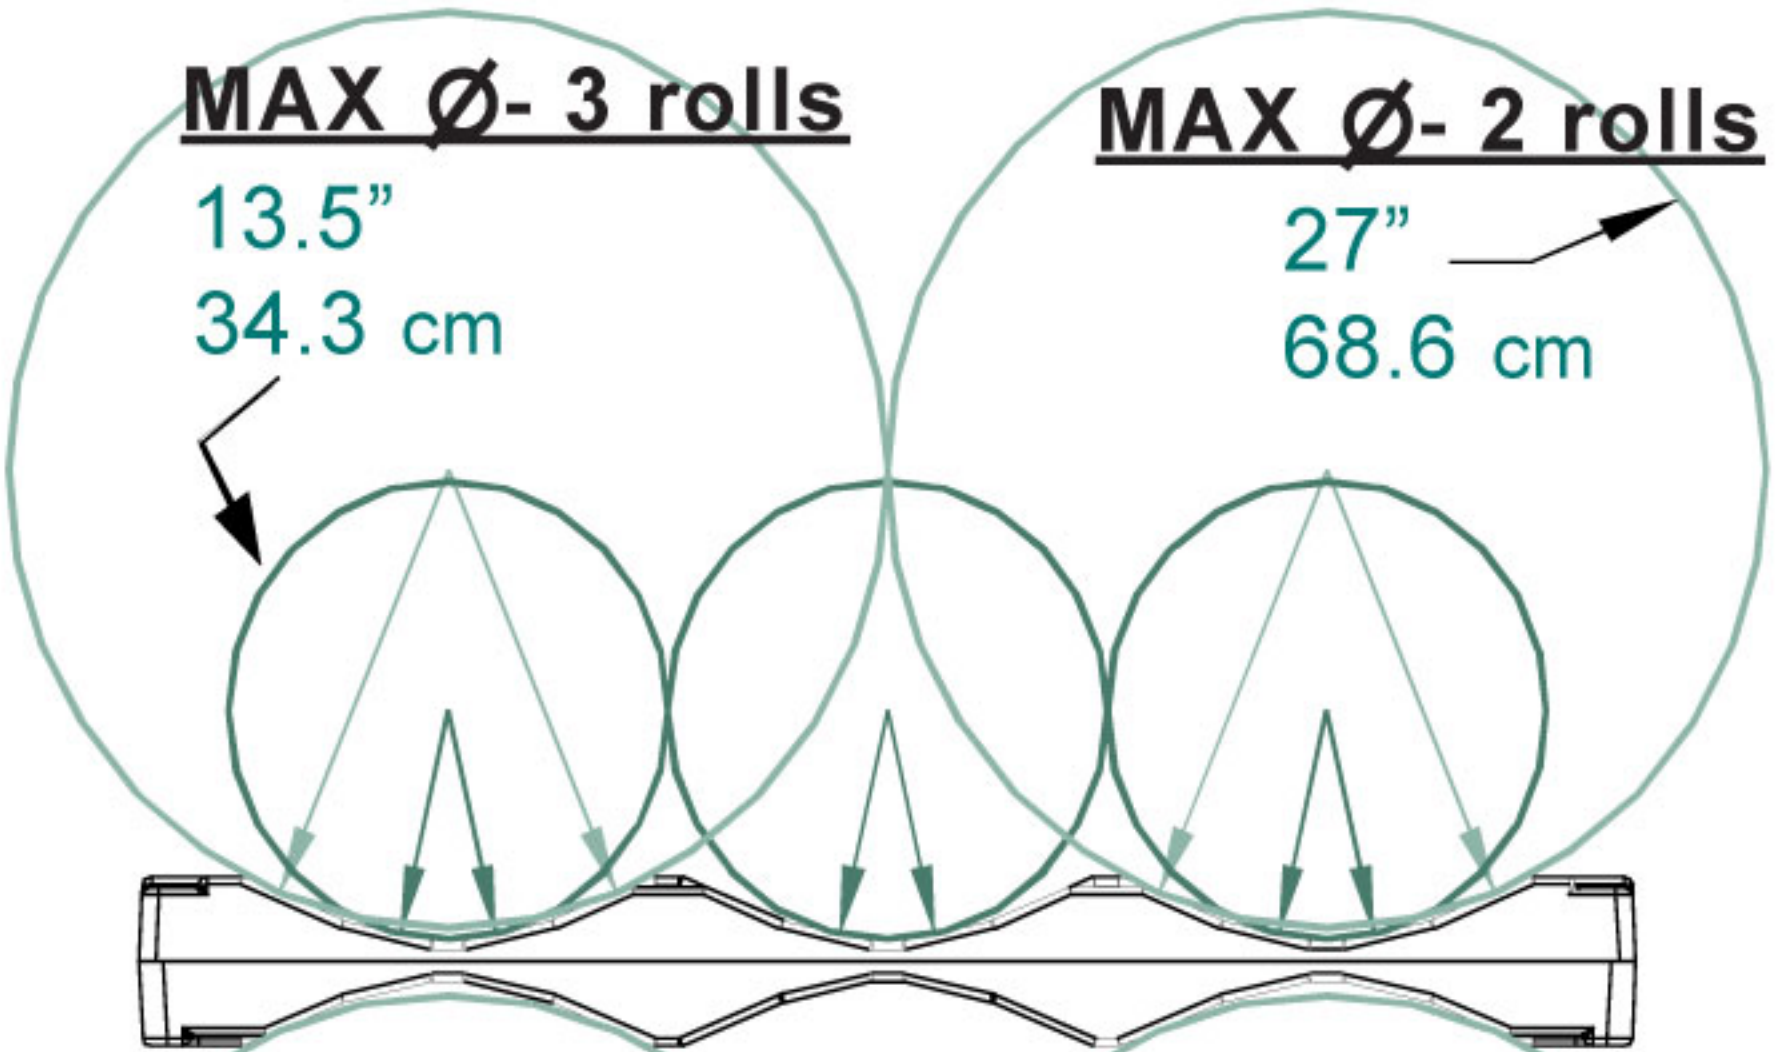

RP4642S00-DIV-B

(Multiple Roll Divider)

46" x 42.5" x 5"

116.8 x 108 x 12.7 cm

OF DIVIDERS THAT FIT INSIDE A CONTAINER:

20' = 150 pallets

40' = 318 pallets

RP5442S00-B

(Multiple Roll Pallet)

54" x 42.5" x 7.5"

137.2 x 108 x 19.1 cm

OF PALLETS THAT FIT INSIDE A CONTAINER:

20' = 96 pallets

40' = 198 pallets