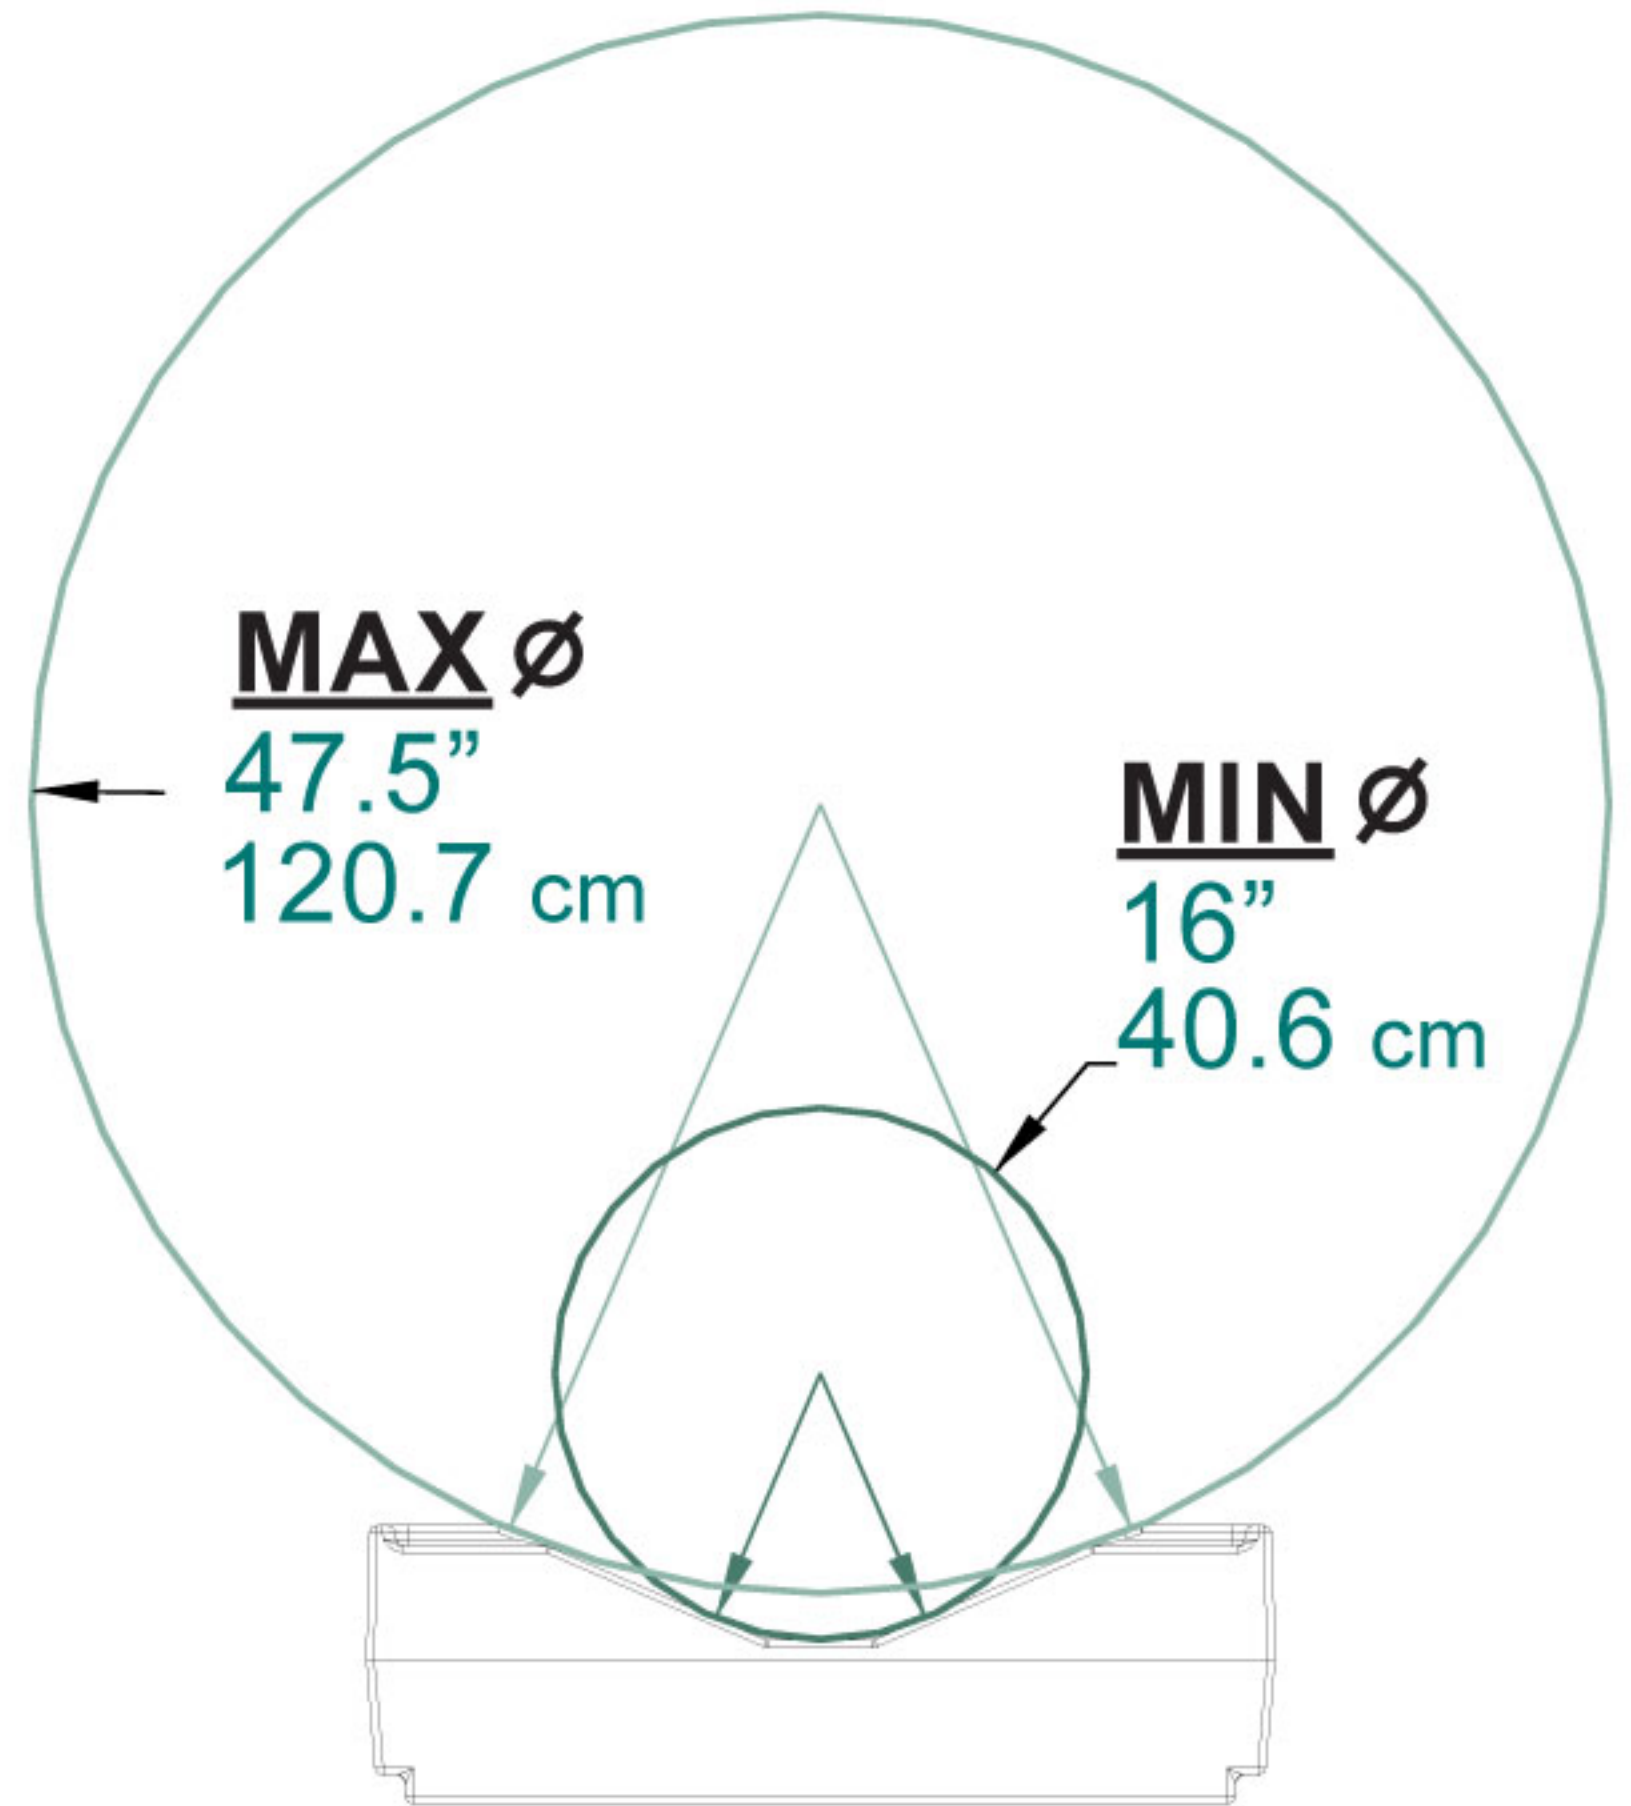

RP2736S00-B31

27.3" x 35.5" x 8.3"

69.2 x 90.2 x 21 cm

**# OF PALLETS THAT FIT
INSIDE A CONTAINER:**

20' = 176 pallets

40' = 352 pallets