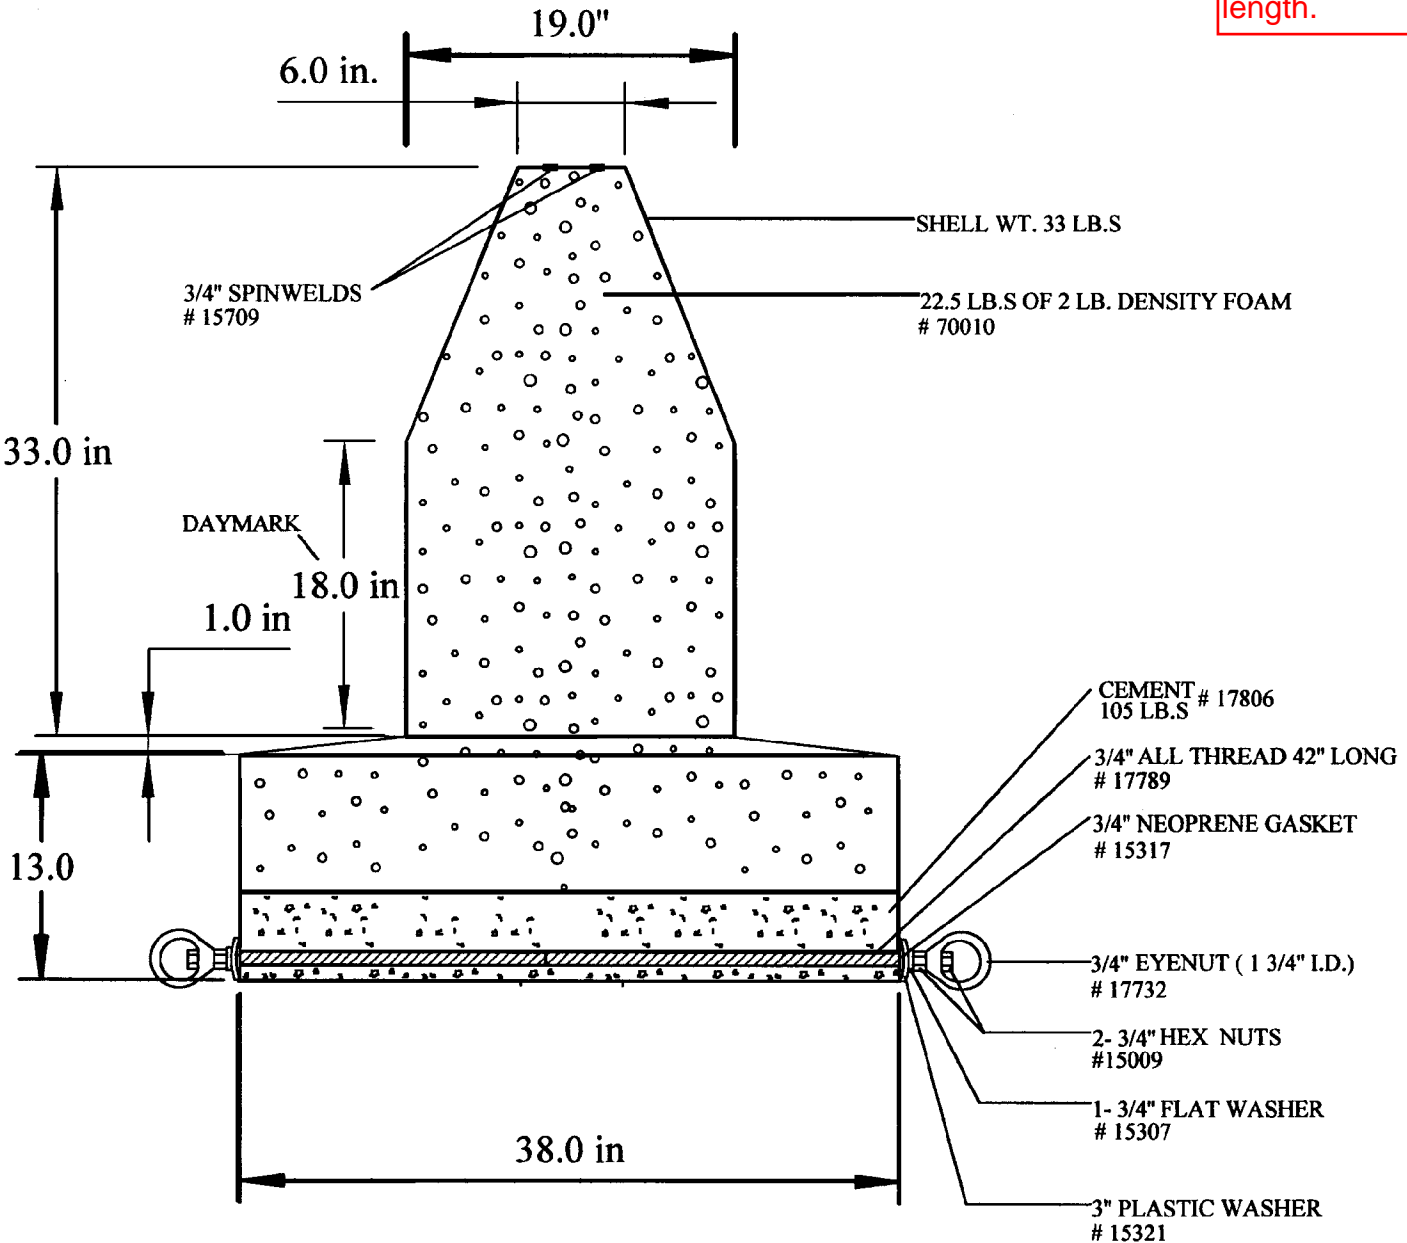

# SWIFT WATER BUOY

1938 NUN STYLE

PART # 4423117

TOTAL SHIP WT. 170 LB.S

Note: Unless otherwise noted on this or other documents typical tolerances are +/- 0.05" per inch of linear length.

THIS DRAWING MAY NOT BE USED FOR ANY PURPOSE OTHER THAN BY THE OWNER. THE DRAWING & DESIGN ARE PROPERTY OF ROTONICS MANUFACTURING, INC. ALL DIMENSIONS SHOWN ARE OUTSIDE PART DIMENSIONS IN INCHES, AND MAY VARY DUE TO MATERIAL SHRINKAGE SPECIFICATIONS ARE SUBJECT TO CHANGE WITHOUT NOTICE. WEIGHTS ARE APPROXIMATE ONLY.

<b>ROTONICS MFG. INC.</b>		2807 STEPHEN F. AUSTIN DR. BROWNWOOD TX 76801 PHONE: (325) 646-1566 FAX: (325) 643-4644		
<a href="http://www.rotonics.com">www.rotonics.com</a>				
TITLE: <b>PART #4423117 1938 SW NUN</b>				
DRAWN BY: <b>KIM</b>	DATE: <b>5-8-03</b>	SCALE: <b>1=10</b>	DWG. NO. <b>T-1028</b>	REV. <b>2</b>