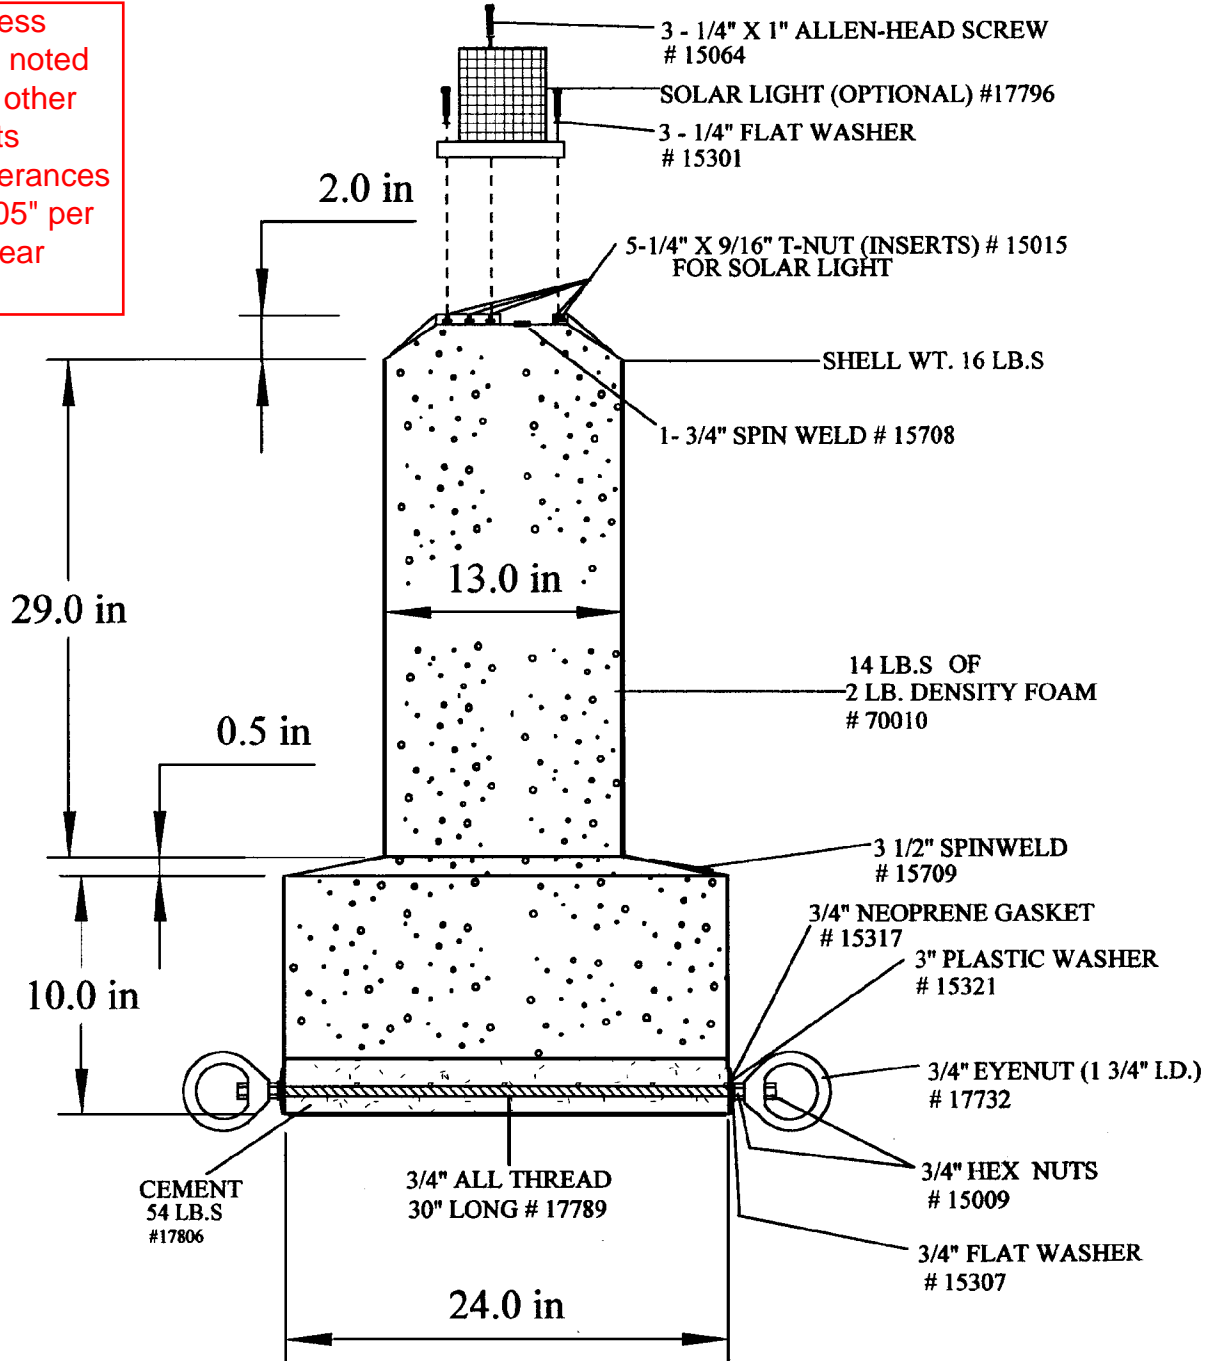

SWIFT WATER BUOY 1324 CAN STYLE

PART # 440012

TOTAL SHIP WT. 85 LB.S

Accommodates optional solar light

Note: Unless otherwise noted on this or other documents typical tolerances are +/- 0.05" per inch of linear length.